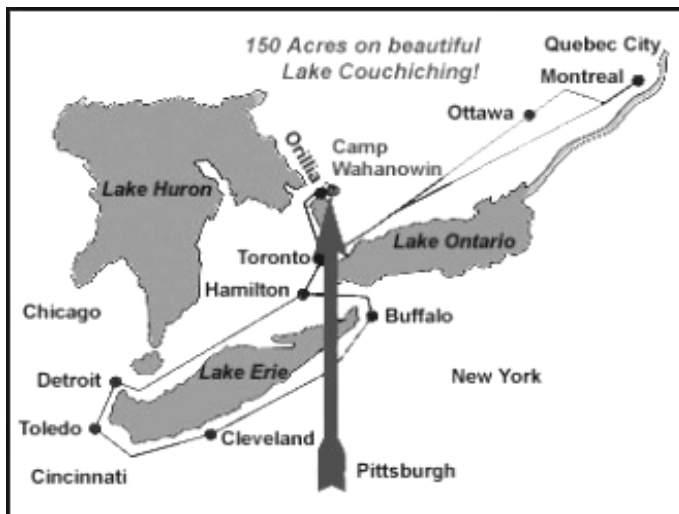

# Music By The Lake Location Information

## MBTL Camper Mailing Address:

Music By The Lake  
c/o Camp Wahanowin  
P.O. Box 850  
Orillia, Ontario  
L3V 6K8

## Directions to Camp from Toronto

1. From Highway 401 take Highway 400 north towards Barrie
2. Follow Highway 11 north towards Orillia
3. Exit on to Highway 12 south (2nd Orillia exit)
4. Continue along 12 through 5 sets of lights, over the Narrows bridge to Rama Road.
5. Turn left (north) on Rama Road and travel for 10km.
6. Camp Wahanowin is on the left (west side of Rama Road).

## Distance & Driving Times

Toronto  
150km 90 minutes