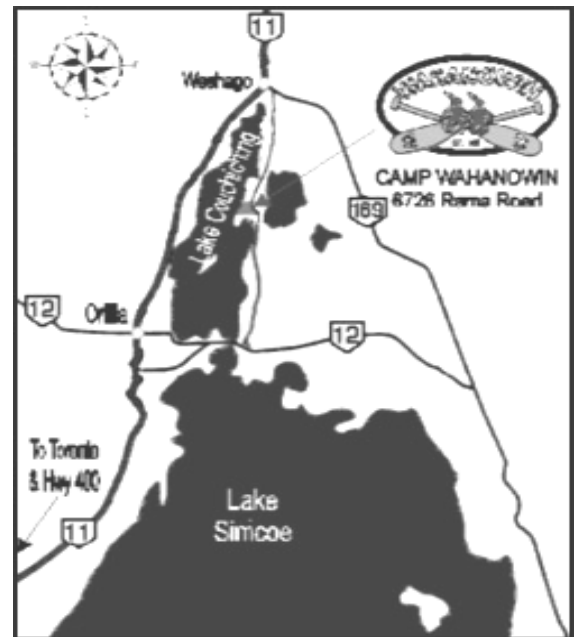

# Music By The Lake Location Information

## MBTL Camper Mailing Address:

Music By The Lake  
c/o Camp Wahanowin  
P.O. Box 850  
Orillia, Ontario  
L3V 6K8

## Directions to Camp from Toronto

1. From Highway 401 take Highway 400 north towards Barrie
2. Follow Highway 11 north towards Orillia
3. Exit on to Highway 12 south (2nd Orillia exit)
4. Continue along 12 through 5 sets of lights, over the Narrows bridge to Rama Road.
5. Turn left (north) on Rama Road and travel for 10km.
6. Camp Wahanowin is on the left (west side of Rama Road).

## Distance & Driving Times

Toronto  
150km 90 minutes